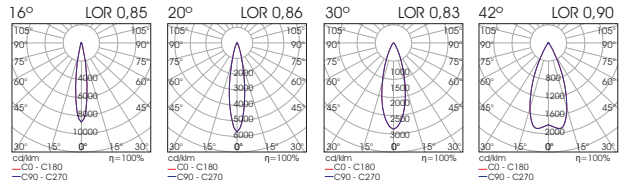

Model	CCT	CRI80 LED Source	Beam Angle	Colour	Voltage	Accessories
CONNY 4W (CONNY 4)	2700K (27C)	378lm	16° (NR)	Black (BL)	24VDC Non-Dimmable (24)	Standard SNOOT Black SNOOT White Standard Honeycomb extras No Extras Plastic Spike Pole Base* Concrete Base Belt (X X X) (0 0 0) (1 0 0) (2 0 0) (X 0 0) (X 1 0) (0 0 0) (0 0 1) (0 0 2) (0 0 3) (0 0 4)
	3000K (30C)	378lm	20° (MD)	White (WH)	24VDC PWM Dimmable (24D)	
	4000K (40C)	428lm	30° (WD)			
	5000K (50C)	459lm	42° (WV)			

* Pole base supplied black as standard.

Ordering Code Example: CONNY 4-30C-80-MD-BL-24-011

Accessories