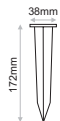

## L90/B10 50.000h

Model	CCT	CRI80 LED Source	Beam Angle	Colour	Voltage	Accessories
<b>CONNY 4W</b> (CONNY 4)	2700K (27C)	378lm	16° (NR)	Black (BL)	24VDC Non-Dimmable (24)	Standard SNOOT Black SNOOT White  Standard Honeycomb  <b>extras</b> No Extras Plastic Spike Pole Base* Concrete Base Belt  (X X X) (0 0 0) (1 0 0) (2 0 0)  (X 0 0) (X 1 0)  (0 0 0) (0 0 1) (0 0 2) (0 0 3) (0 0 4)
	3000K (30C)	378lm	20° (MD)	White (WH)	24VDC PWM Dimmable (24D)	
	4000K (40C)	428lm	30° (WD)			
	5000K (50C)	459lm	42° (WV)			

\* Pole base supplied black as standard.

Ordering Code Example: CONNY 4-30C-80-MD-BL-24-011

Accessories

ACR.011 Honeycomb

ACR.012 Snoot Black  
ACR.013 Snoot White

ACR.003 Plastic Spike

ACR.028 Concrete base

ACR.077 Belt S Accessory

ACR.111 Pole Base Black  
ACRW062 Pole Base White