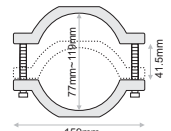

ACR.111 Pole Base Black
ACRW062 Pole Base White