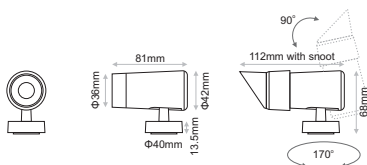

- Ingress Protection: IP66
- IK Rate: IK06
- Glare Rating: UGR <20.2 (16°), <17.5 (20°), <19.9 (30°), <20.3 (46°)
- Dimming options: 24VDC Non-Dimmable or 24VDC PWM Dimmable
- Power cable: H05RN-F 2x0.5mm<sup>2</sup> L=2.0m
- Outer cable diameter: 5mm<sup>2</sup>
- Weight: 0,28kg

## L90/B10 50.000h

Model	CCT	CRI80 LED Source	Beam Angle	Colour	Voltage	Accessories
<b>CONNY 4W</b> (CONNY 4)	2700K (27C)	378lm	16° (NR)	Black (BL)	24VDC Non-Dimmable (24)	Standard SNOOT Black SNOOT White  Standard Honeycomb  <b>extras</b> No Extras Plastic Spike Pole Base* Concrete Base Belt  (X X X) (0 0 0) (1 0 0) (2 0 0)  (X 0 0) (X 1 0)  (0 0 0) (0 0 1) (0 0 2) (0 0 3) (0 0 4)
	3000K (30C)	378lm	20° (MD)	White (WH)	24VDC PWM Dimmable (24D)	
	4000K (40C)	428lm	30° (WD)			
	5000K (50C)	459lm	42° (WV)			